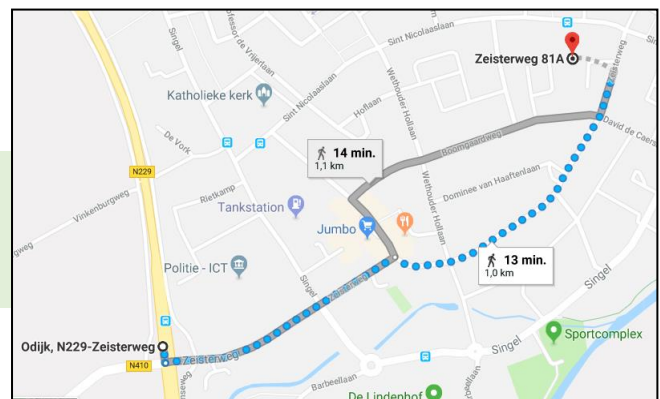

Route description Het Johan Borgman Fonds

Address

Foundation Het Johan Borgman Fonds (HJBF)
Zeisterweg 81-A1
3984 NK Odijk

The office of HJBF is located in the small enterprise business park **'t Zand**, in the middle of Odijk. In Odijk you can follow the white signs to 't Zand, which will take you directly to our office. HJBF is within easy reach by car and by public transportation. There is free parking at the business area, right in front of our office.

By car

Driving on the motor way A12, take exit Bunnik (exit 19) heading for Odijk.
After 0.5 km turn right on the Schoudermantel (N229) heading for Odijk.
After 1.5 km turn left at the Zeisterweg.
After 1.0 km turn left to business area 't Zand.

Stop at bus stop **Odijk-Zuid**. Cross the N229 heading to the village. You are now on the Zeisterweg. Follow this street for approx. 1 km. You will then find white signs that will take you to 't Zand. The entrance of the business area is on the left side of the street.

Bus line 43 from train station Driebergen-Zeist

Bus travelling time approx. 6 min., 4 min. walk.
Bus 43 departures two times per hour.

Stop at bus stop **Rijnseweg**. Cross the street (Singel) and walk towards the petting zoo. Follow the small road left from the zoo, go straight at the traffic section and go right after about 30 m. The entrance of the business area is on the right side of the street.