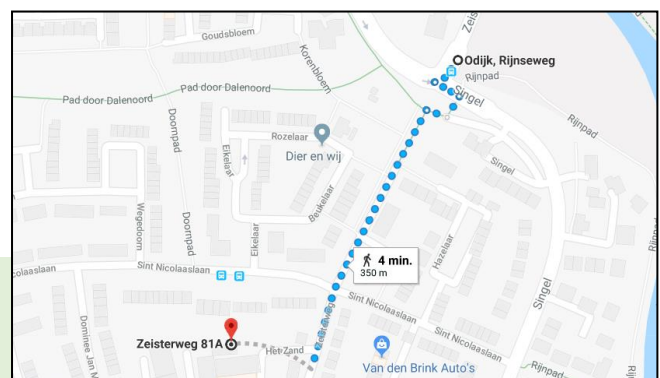

Route description Het Johan Borgman Fonds

Address

Foundation Het Johan Borgman Fonds (HJBF)
Zeisterweg 81-A1
3984 NK Odijk

The office of HJBF is located in the small enterprise business park **'t Zand**, in the middle of Odijk. In Odijk you can follow the white signs to 't Zand, which will take you directly to our office. HJBF is within easy reach by car and by public transportation. There is free parking at the business area, right in front of our office.

By car

Driving on the motor way A12, take exit Bunnik (exit 19) heading for Odijk.
After 0.5 km turn right on the Schoudermantel (N229) heading for Odijk.
After 1.5 km turn left at the Zeisterweg.
After 1.0 km turn left to business area 't Zand.

Stop at bus stop **Odijk-Zuid**. Cross the N229 heading to the village. You are now on the Zeisterweg. Follow this street for approx. 1 km. You will then find white signs that will take you to 't Zand. The entrance of the business area is on the left side of the street.

Bus line 43 from train station Driebergen-Zeist

Bus travelling time approx. 6 min., 4 min. walk.
Bus 43 departures two times per hour.

Stop at bus stop **Rijnseweg**. Cross the street (Singel) and walk towards the petting zoo. Follow the small road left from the zoo, go straight at the traffic section and go right after about 30 m. The entrance of the business area is on the right side of the street.